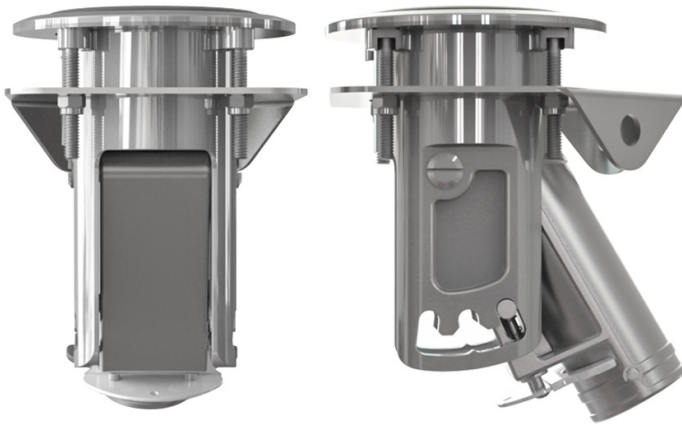

REMOTE CONTROL AUTO ANTENNA MOUNT-WAHOO 68

Silver

517853

Black

520532

Blue

520549

A	B	C	Pack Qty	MSRP
3.46 in	7.32 in	1 in	1	\$ 799.99

ADJUSTABLE ROD CUP HOLDER SHORT

Code #	519420
Material	Stainless Steel
Cup Holder inner Dia.	3.54 in
Cup Holder Depth	2.48 in
Rod Holder inner Dia.	2.48 in
Total Length	9 in
Angles	0°/15°/30°
Pack Qty	1
MSRP	\$ 294.86

ADJUSTABLE ROD CUP HOLDER LONG

Code #	517860
Material	Stainless Steel
Cup Holder inner Dia.	3.54 in
Cup Holder Depth	2.48 in
Rod Holder inner Dia.	2.48 in
Total Length	11.41 in
Angles	0°/15°/30°
Pack Qty	1
MSRP	\$ 307.14