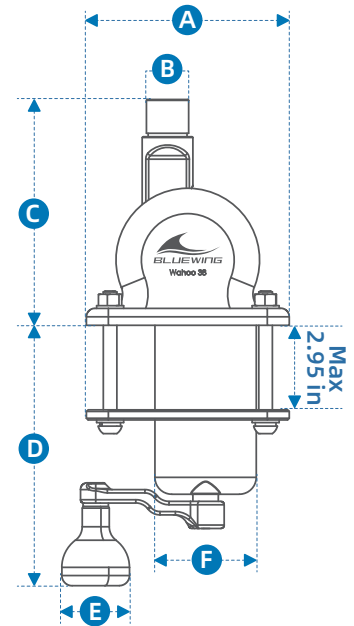

ANTENNA MOUNT-WAHOO 38

Silver

517846

Blue

517952

Black

517969

A	B	C	D	E	F	Pack Qty	MSRP
4.72 in	1 in	5.79 in	6.06 in	1.58 in	2.36 in	1	\$ 449.99

ADJUSTABLE ROD CUP HOLDER SHORT

Code #	519420
Material	Stainless Steel
Cup Holder inner Dia.	3.54 in
Cup Holder Depth	2.48 in
Rod Holder inner Dia.	2.48 in
Total Length	9 in
Angles	0°/15°/30°
Pack Qty	1
MSRP	\$ 294.86

ADJUSTABLE ROD CUP HOLDER LONG

Code #	517860
Material	Stainless Steel
Cup Holder inner Dia.	3.54 in
Cup Holder Depth	2.48 in
Rod Holder inner Dia.	2.48 in
Total Length	11.41 in
Angles	0°/15°/30°
Pack Qty	1
MSRP	\$ 307.14