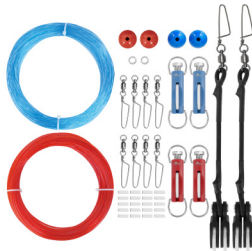

Silver Triple #513909

Black Triple #513985

Blue Quad #513954

Silver Quad #513916

Black Quad #513992

Pulley Qty	Cable Length	Material	Snap Swivel Strength	Pack Qty	MSRP
Single	7.87 in	Aluminum/ Stainless	275 lbs	1	\$ 35.99
Double				1	\$ 64.99
Triple				1	\$ 95.99
Quad				1	\$ 129.99

SINGLE OUTRIGGER RIGGING KIT

Model A
520341

Model B
520358

Model C
520365

Model D
520372

Model E
520389

Snap Swivel	Aluminum crimp sleeve	Halyard Lock Pulley	Solid Ring	Ball Stops	Release Clips	Outrigger Line	MSRP
4*XL	20	2*Single	2*14 mm	1 pair	1 pair	1*50YD	\$ 99.99

DOUBLE OUTRIGGER RIGGING KIT

Model A
520396

Model B
520402

Model C
520419

Model D
520426

Model E
520433

Snap Swivel	Aluminum crimp sleeve	Halyard Lock Pulley	Solid Ring	Ball Stops	Release Clips	Outrigger Line	MSRP
8*XL	20	2*Double	2*14 mm	2 Pairs	2 Pairs	2*50YD	\$ 179.99

TRIPLE OUTRIGGER RIGGING KIT

Model A
520440

Model B
520457

Model C
520464

Model D
520471

Snap Swivel	Aluminum crimp sleeve	Halyard Lock Pulley	Solid Ring	Ball Stops	Release Clips	Outrigger Line	MSRP
12*XL	20	2*Triple	2*14 mm	3 Pairs	3 Pairs	3*50YD	\$ 269.99