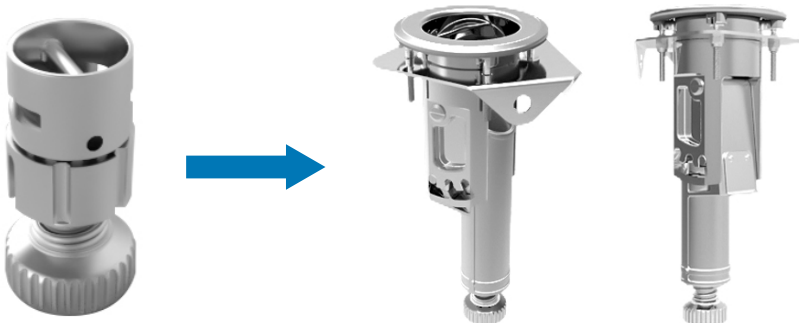

Short	Long
Code #	Code #
520228	517877
Pack Qty	Pack Qty
1	1
MSRP	MSRP
$ 356.29	$ 368.57