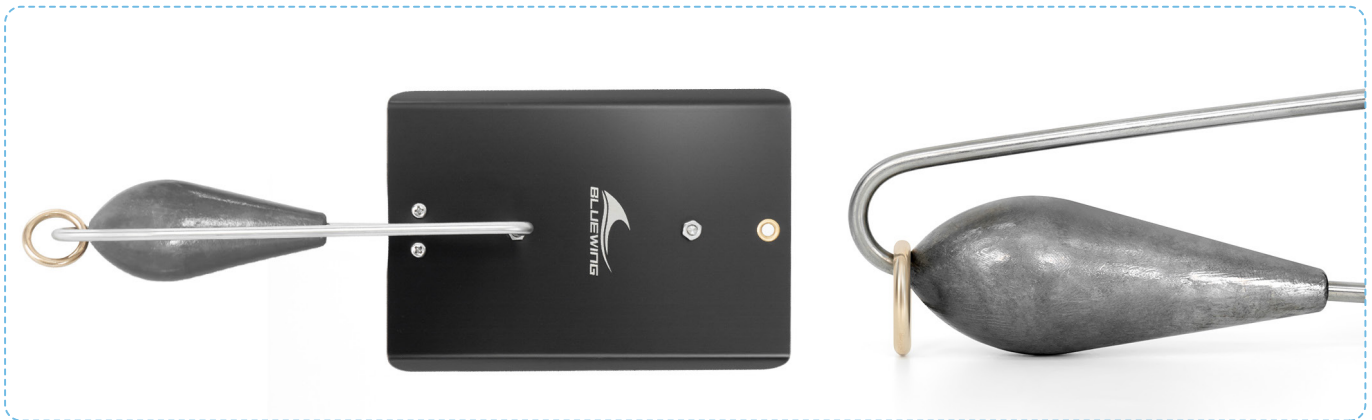

FISHING PLANER

Original

- #2-2 # 520068
- #3-3 # 520082
- #4-4 # 502187
- #4-6 # 502194
- #6-6 # 502200
- #6-8 # 502217
- #12-12 # 502224
- #16-16 # 502231
- #16-24 # 502248
- #16-32 # 502255