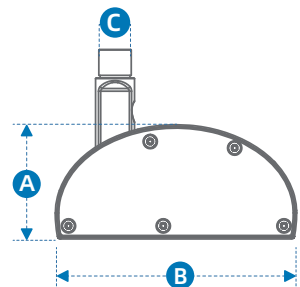

A	B	C	Pack Qty	MSRP
3.46 in	7.32 in	1 in	1	$ 799.99