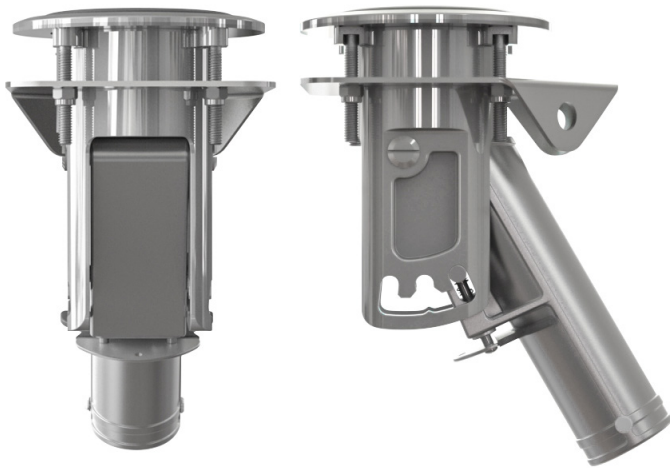

ANTENNA MOUNT-WAHOO 38

Silver

517846

Blue

517952

Black

517969

A	B	C	D	E	F	Pack Qty	MSRP
4.72 in	1 in	5.79 in	6.06 in	1.58 in	2.36 in	1	\$ 449.99

REMOTE CONTROL AUTO ANTENNA MOUNT-WAHOO 68

Silver

517853

Black

520532

Blue

520549

A	B	C	Pack Qty	MSRP
3.46 in	7.32 in	1 in	1	\$ 799.99

ADJUSTABLE ROD CUP HOLDER SHORT

Code #	519420
Material	Stainless Steel
Cup Holder inner Dia.	3.54 in
Cup Holder Depth	2.48 in
Rod Holder inner Dia.	2.48 in
Total Length	9 in
Angles	0°/15°/30°
Pack Qty	1
MSRP	\$ 294.86

ADJUSTABLE ROD CUP HOLDER LONG

Code #	517860
Material	Stainless Steel
Cup Holder inner Dia.	3.54 in
Cup Holder Depth	2.48 in
Rod Holder inner Dia.	2.48 in
Total Length	11.41 in
Angles	0°/15°/30°
Pack Qty	1
MSRP	\$ 307.14